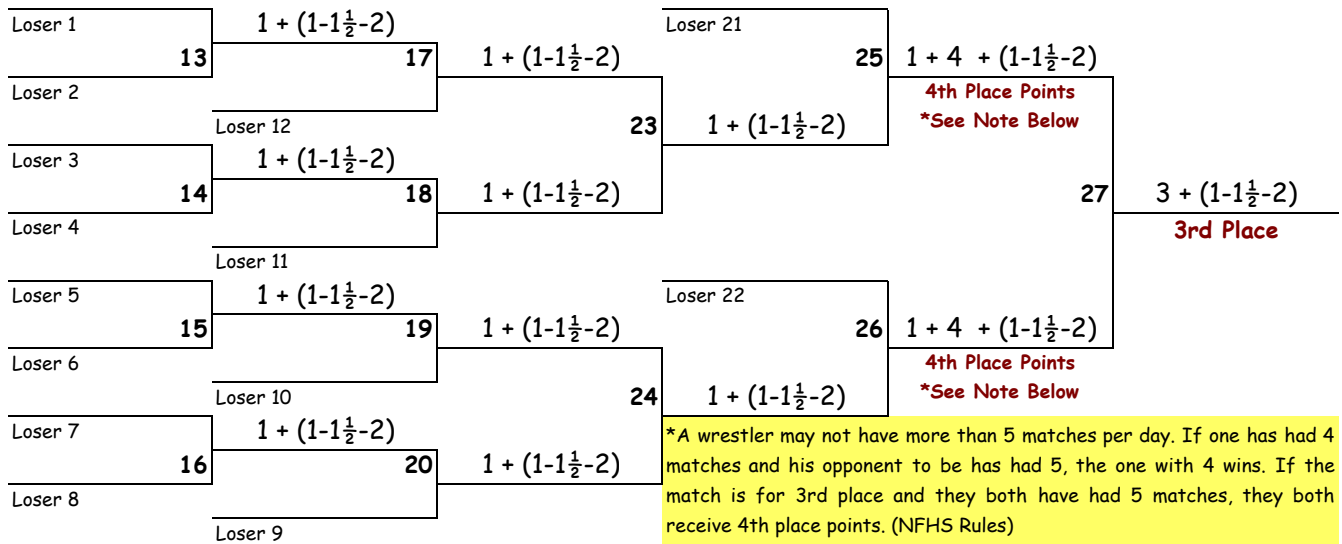

Peter J. Rozmus Invitational Wrestling

Scoring Summary One day Tourney*

2 points = Fall, Default, Forfeit, Disqualification
 $1\frac{1}{2}$ points = Technical Fall (15 or more point difference)
 1 point = Major Decision (8-14 point difference)
 2 points = Advance in Championship Bracket
 1 point = Advance in Consolation Bracket
 Bye points awarded if wrestler wins next match

Note: If 8 or fewer wrestlers in a weight class, this becomes an 8 wrestler bracket and scored as such (fewer Byes)
 If 4 or fewer wrestlers in a weight class, this becomes an 4 wrestler bracket and scored as such (fewer Byes)