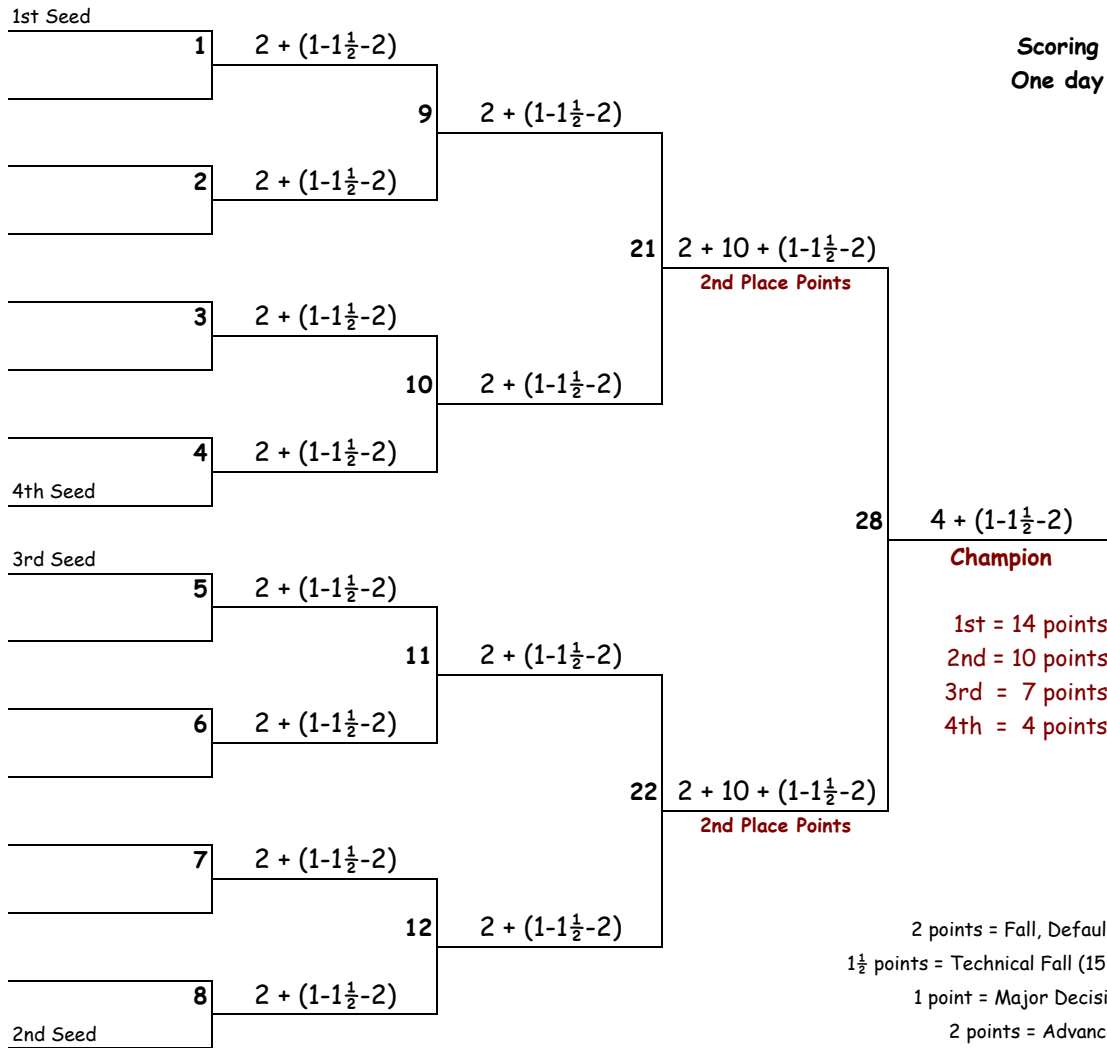

Peter J. Rozmus Invitational Wrestling

Scoring Summary One day Tourney*

2 points = Fall, Default, Forfeit, Disqualification
 $1\frac{1}{2}$ points = Technical Fall (15 or more point difference)
 1 point = Major Decision (8-14 point difference)
 2 points = Advance in Championship Bracket
 1 point = Advance in Consolation Bracket
 Bye points awarded if wrestler wins next match

Note: If 8 or fewer wrestlers in a weight class, this becomes an 8 wrestler bracket and scored as such (fewer Byes)
 If 4 or fewer wrestlers in a weight class, this becomes an 4 wrestler bracket and scored as such (fewer Byes)