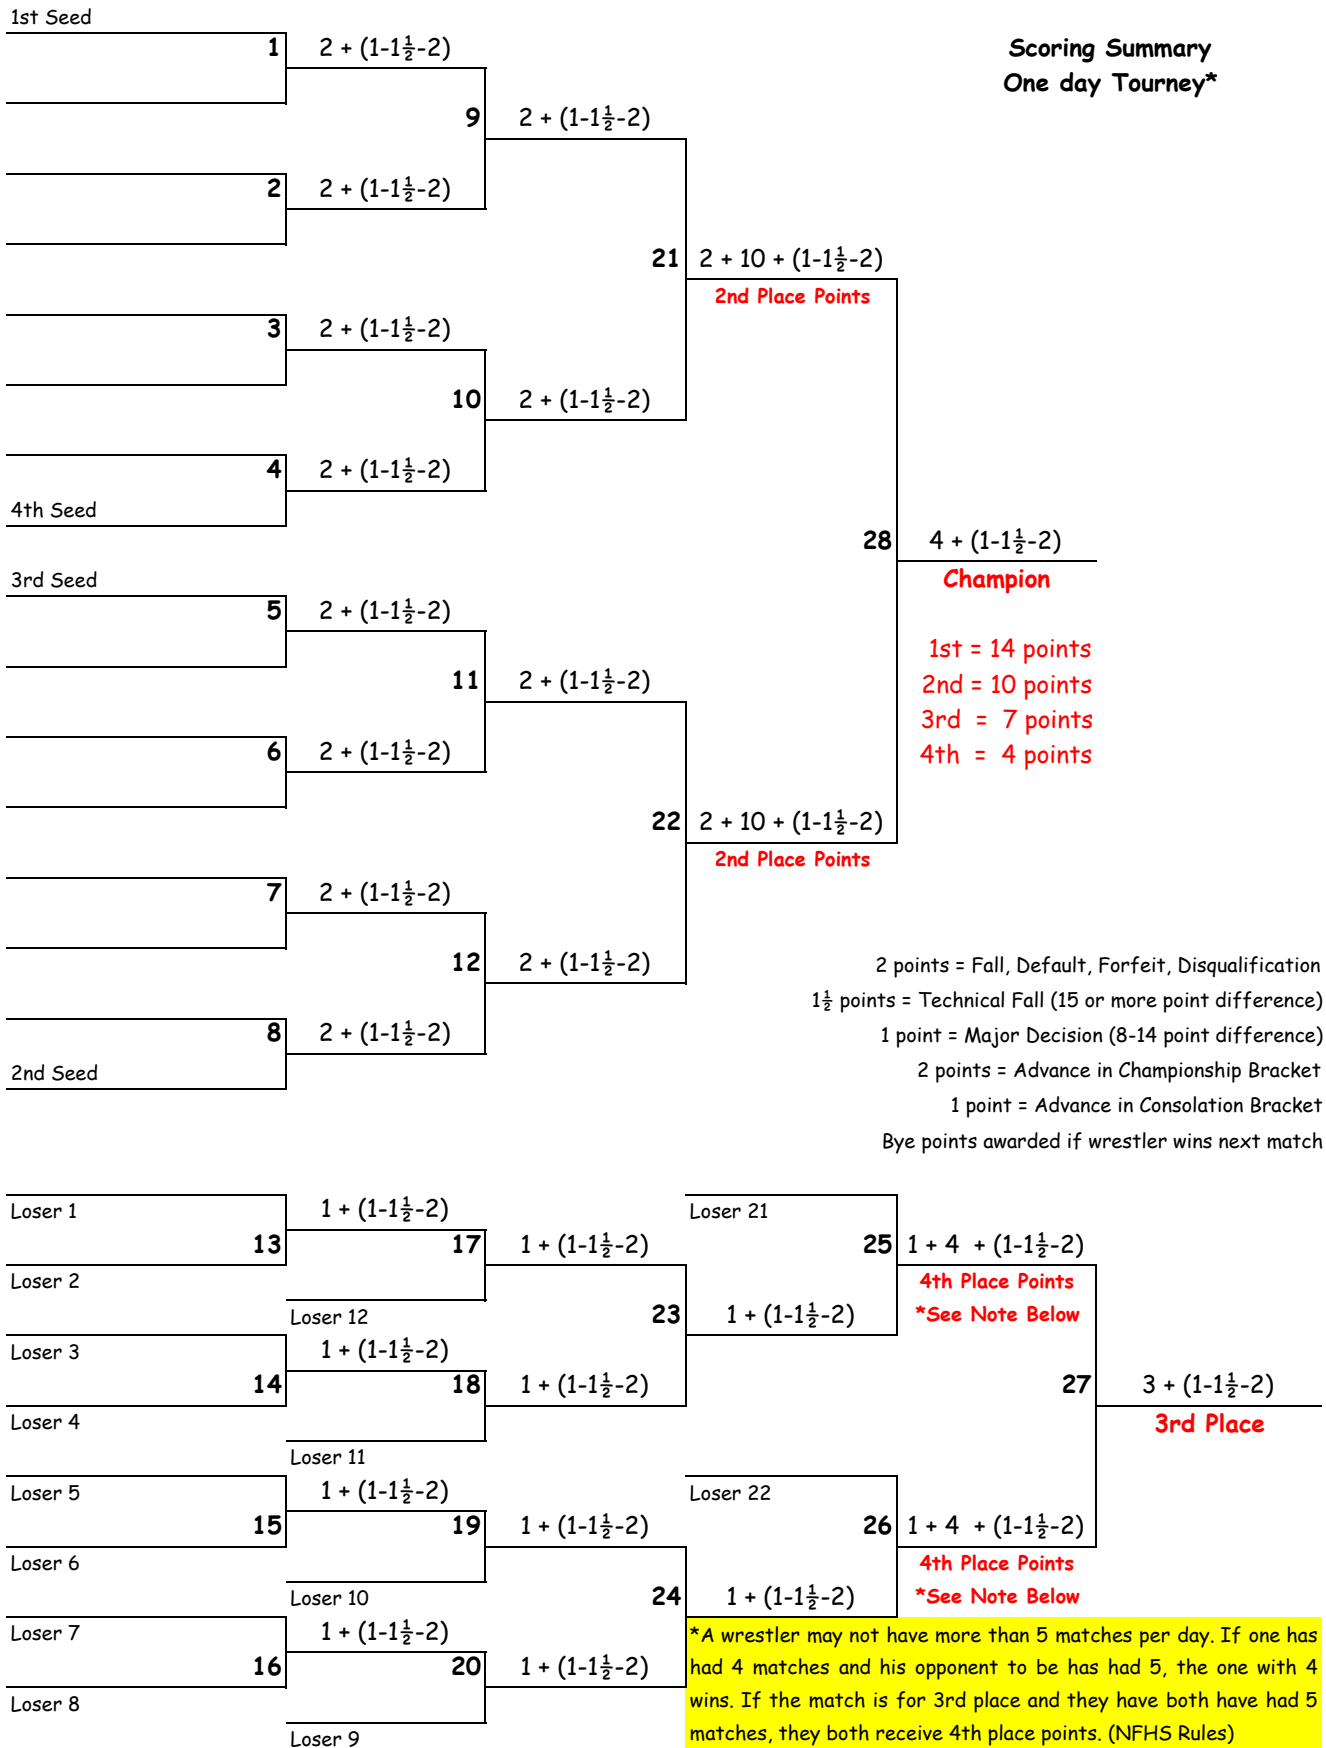

Southwestern Buckeye League JH/MS Wrestling

Scoring Summary One day Tourney*

Note: If 8 or fewer wrestlers in a weight class, this becomes an 8 wrestler bracket and scored as such (fewer Byes)
 If 4 or fewer wrestlers in a weight class, this becomes an 4 wrestler bracket and scored as such (fewer Byes)

Results at www.bgrafflin.com/swbl