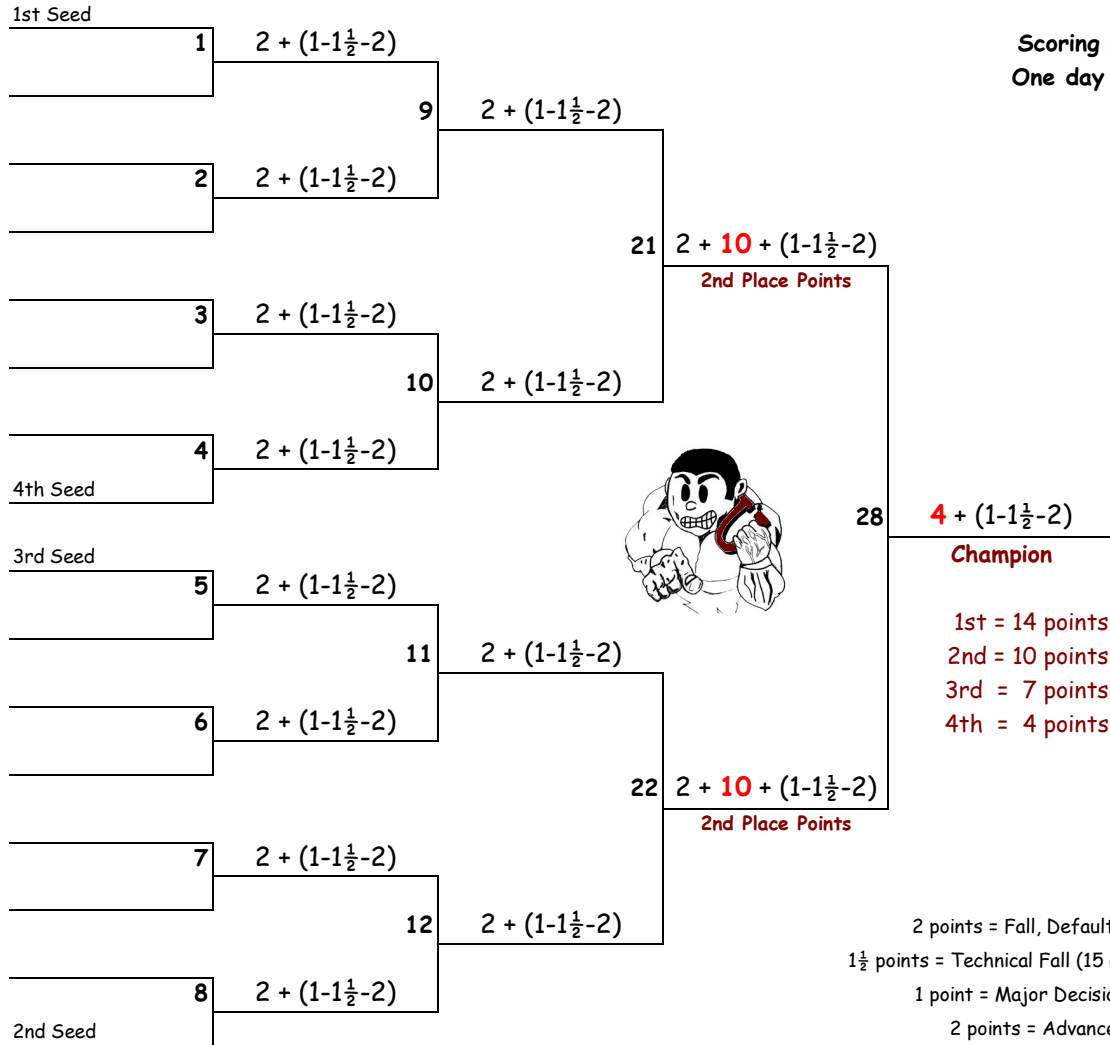

Peter J. Rozmus Invitational Wrestling

Scoring Summary One day Tourney*

- 2 points = Fall, Default, Forfeit, Disqualification
- $1\frac{1}{2}$ points = Technical Fall (15 or more point difference)
- 1 point = Major Decision (8-14 point difference)
- 2 points = Advance in Championship Bracket
- 1 point = Advance in Consolation Bracket
- Bye points awarded if wrestler wins next match

Note: If 8 or fewer wrestlers in a weight class, this becomes an 8 wrestler bracket and scored as such (fewer Byes)
If 4 or fewer wrestlers in a weight class, this becomes a 4 wrestler bracket and scored as such (fewer Byes)