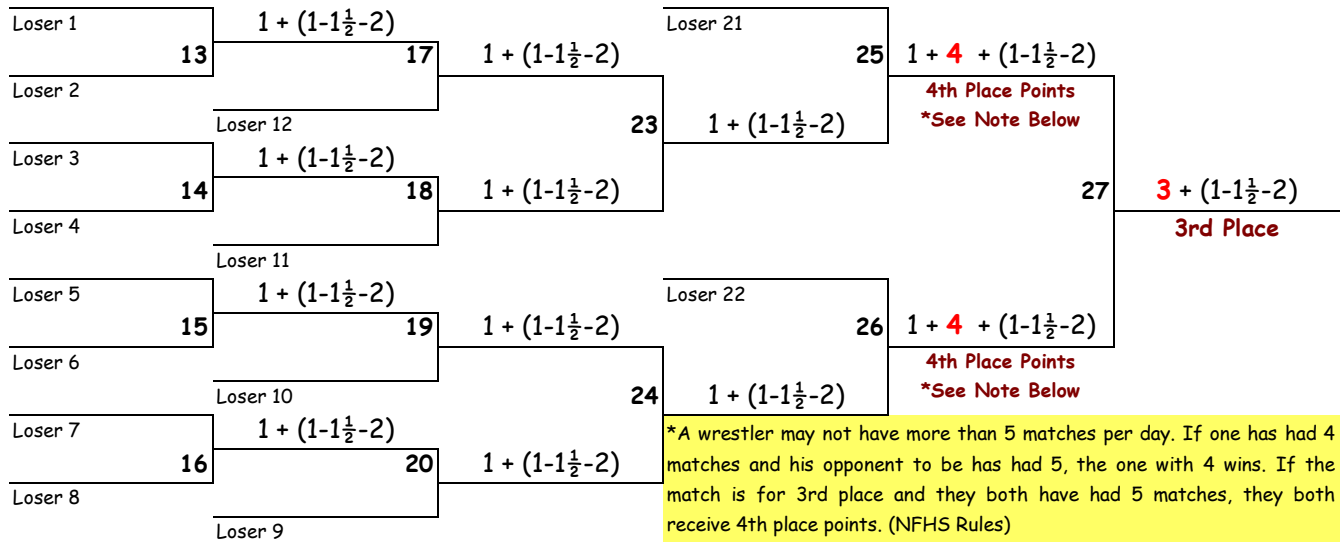

Peter J. Rozmus Invitational Wrestling

Scoring Summary One day Tourney*

- 2 points = Fall, Default, Forfeit, Disqualification
- $1\frac{1}{2}$ points = Technical Fall (15 or more point difference)
- 1 point = Major Decision (8-14 point difference)
- 2 points = Advance in Championship Bracket
- 1 point = Advance in Consolation Bracket
- Bye points awarded if wrestler wins next match

Note: If 8 or fewer wrestlers in a weight class, this becomes an 8 wrestler bracket and scored as such (fewer Byes)
If 4 or fewer wrestlers in a weight class, this becomes a 4 wrestler bracket and scored as such (fewer Byes)