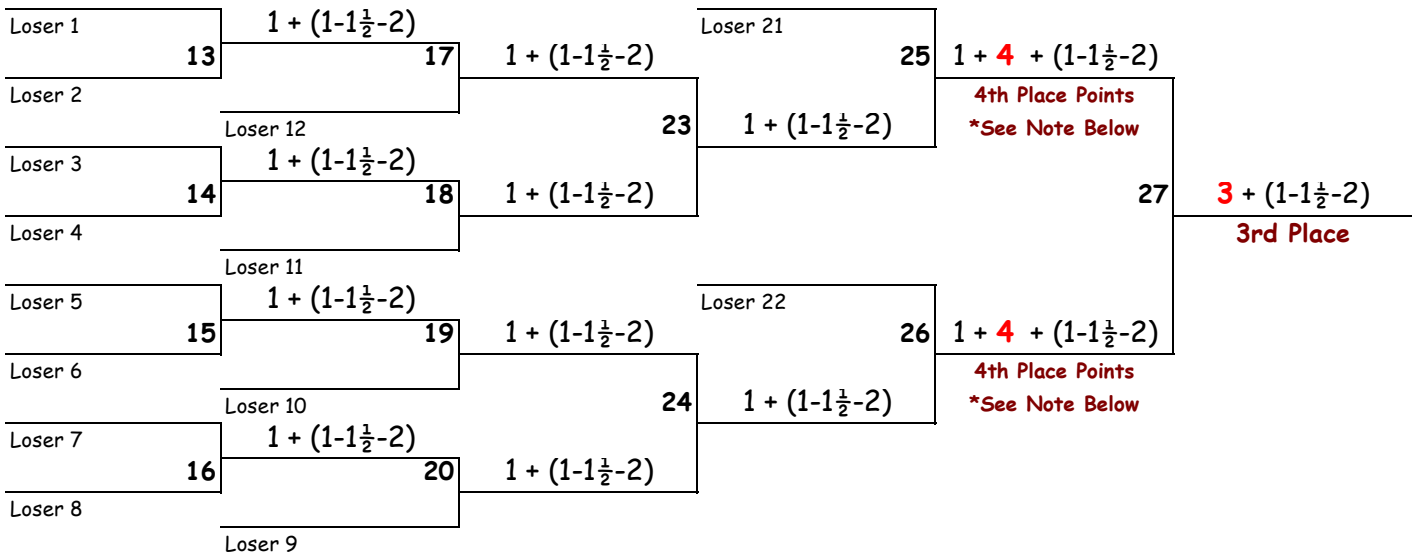

# Peter J. Rozmus Invitational Wrestling

1st Seed

Scoring Summary

21 2 + 10 + (1-1½-2)  
2nd Place Points

28 4 + (1-1½-2)  
Champion

1st = 14 points  
2nd = 10 points  
3rd = 7 points  
4th = 4 points

2 points = Fall, Default, Forfeit, Disqualification  
1½ points = Technical Fall (15 or more point difference)  
1 point = Major Decision (8-14 point difference)  
2 points = Advance in Championship Bracket  
1 point = Advance in Consolation Bracket  
Bye points awarded if wrestler wins next match

Note: If 8 or fewer wrestlers in a weight class, this becomes an 8 wrestler bracket and scored as such (fewer Byes)  
If 4 or fewer wrestlers in a weight class, this becomes a 4 wrestler bracket and scored as such (fewer Byes)