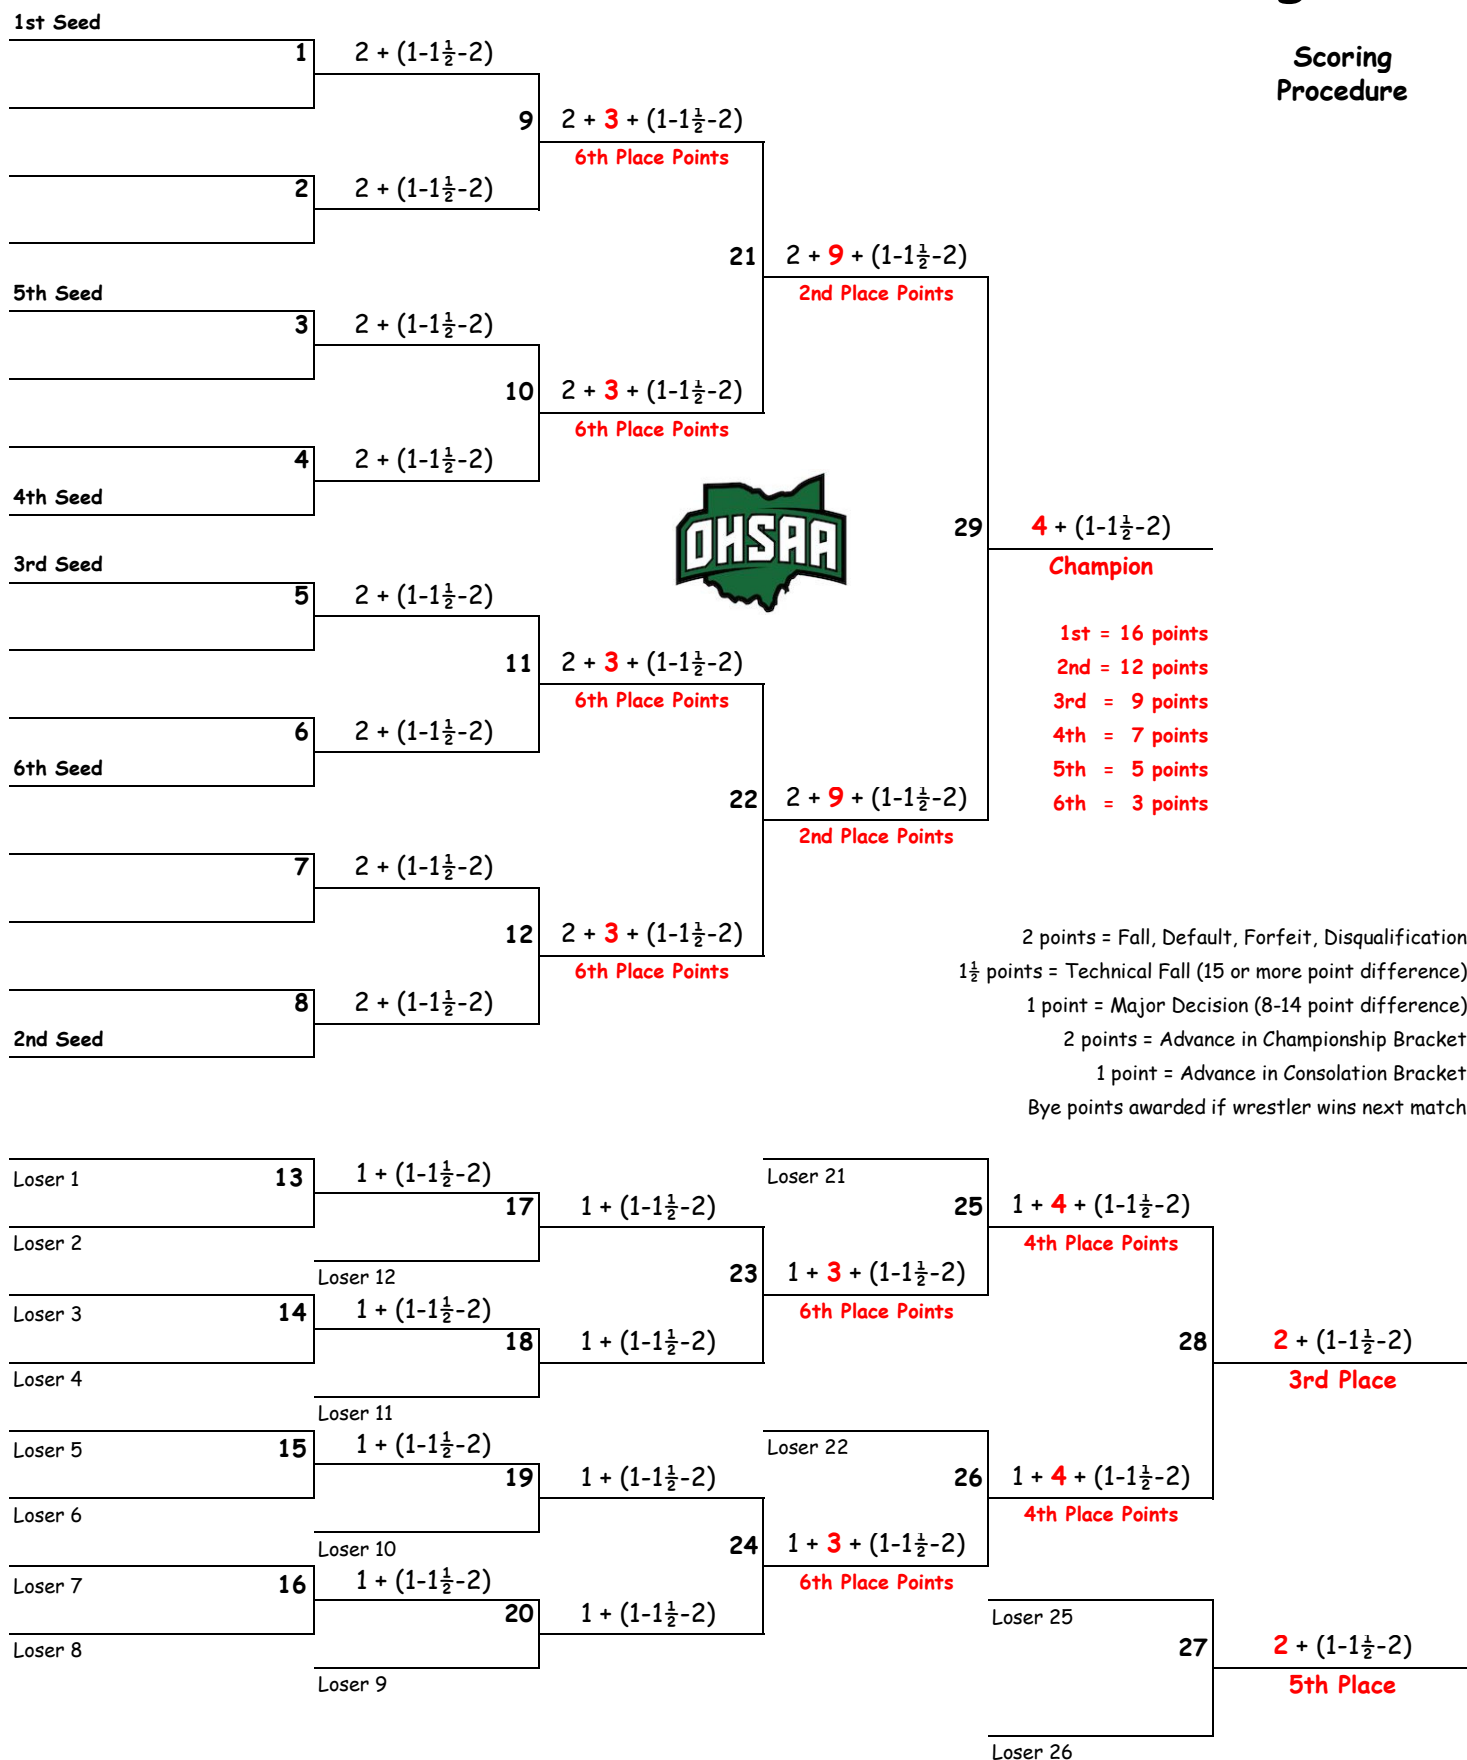

# Graham Division II Sectional Wrestling

Note: If 8 or fewer wrestlers in a weight class, this becomes an 8 wrestler bracket and scored as such (fewer Byes)

If 4 or fewer wrestlers in a weight class, this becomes a 4 wrestler bracket and scored as such (fewer Byes)