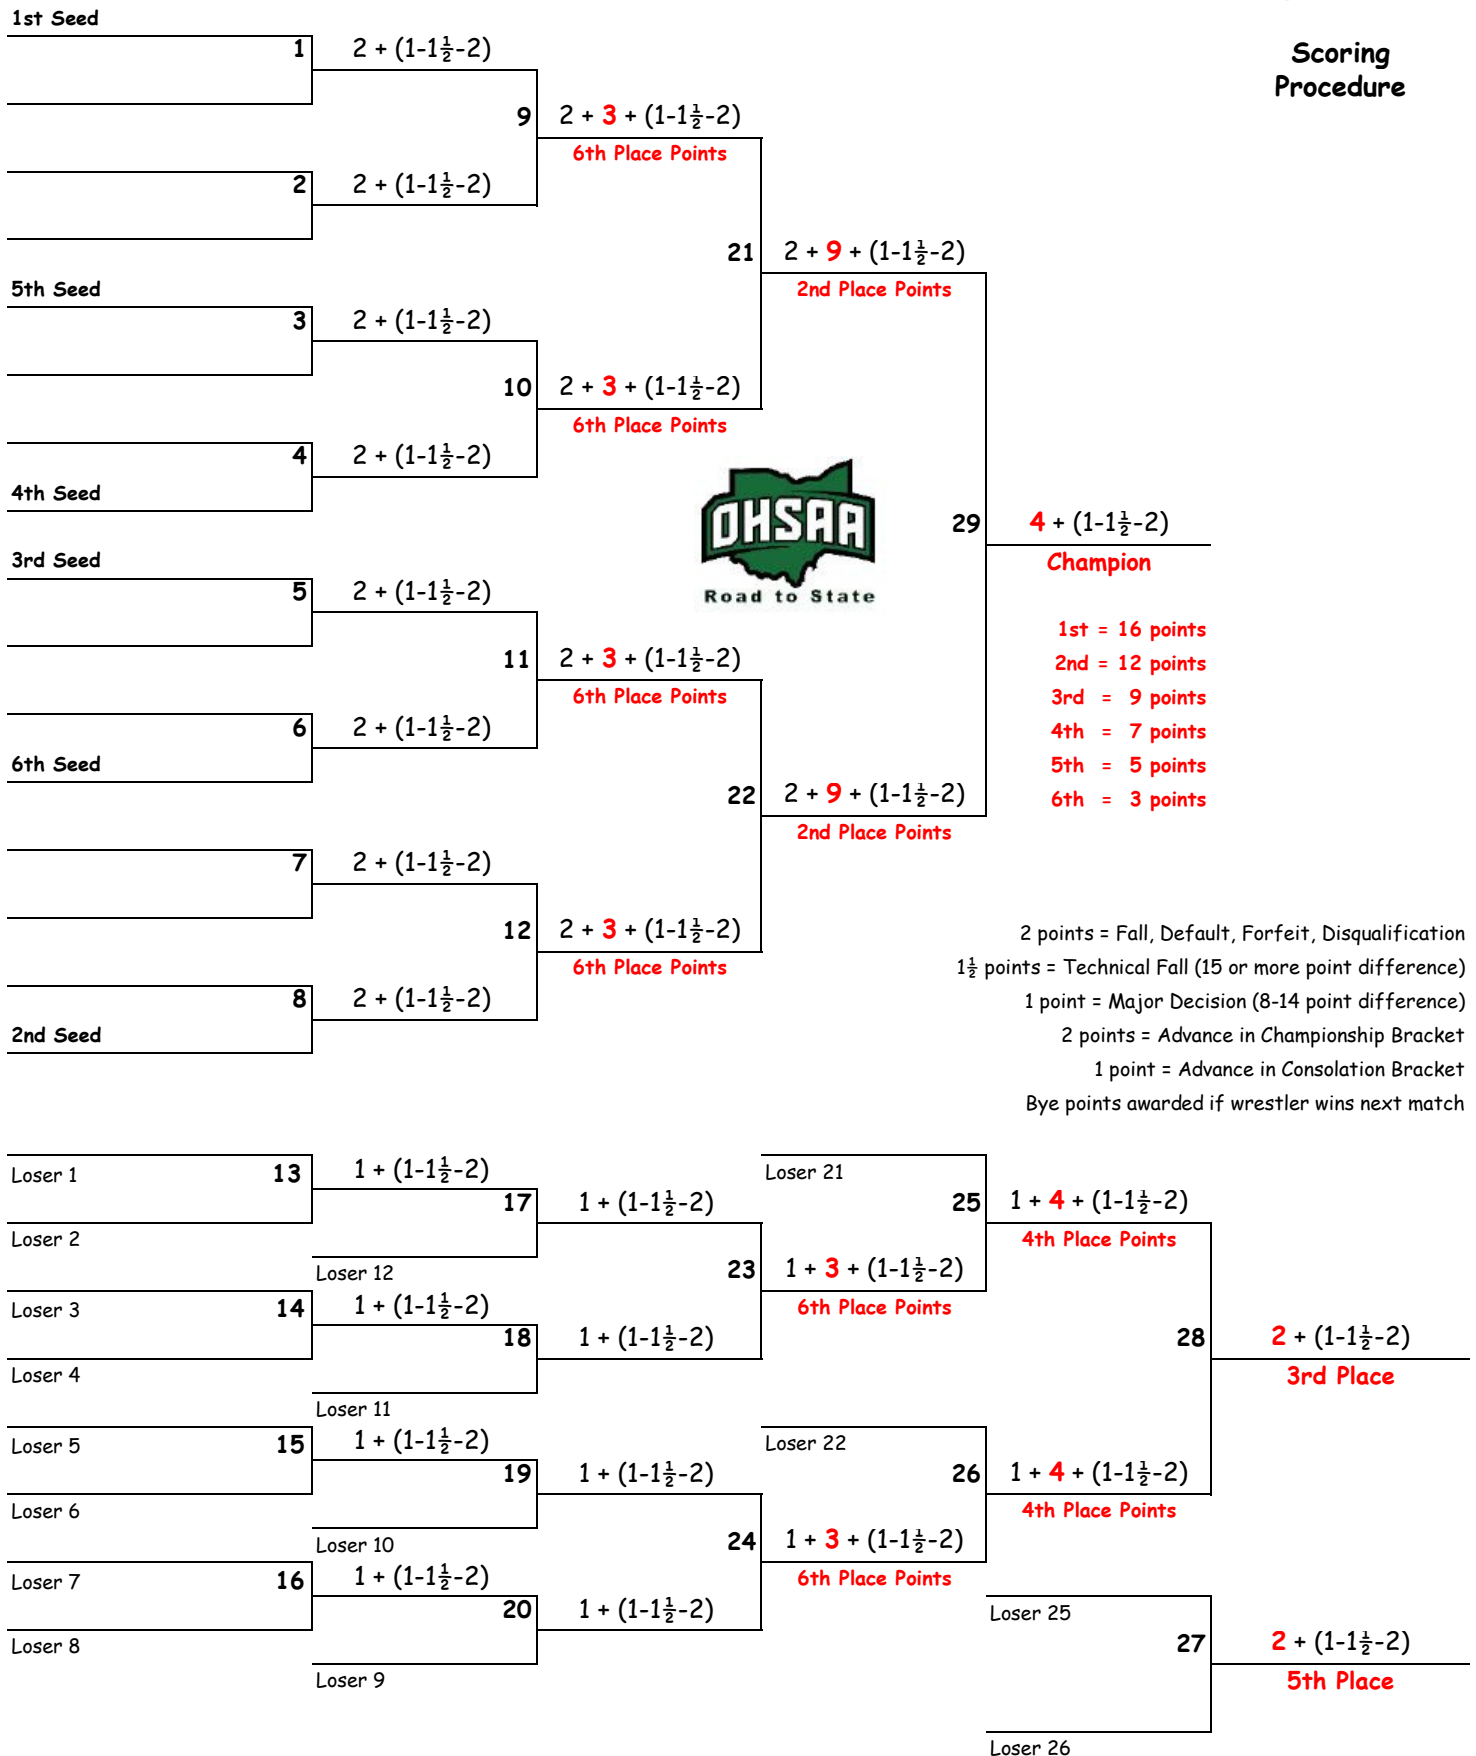

# Graham Division II Sectional Wrestling

Note: If 8 or fewer wrestlers in a weight class, this becomes an 8 wrestler bracket and scored as such (fewer Byes)

If 4 or fewer wrestlers in a weight class, this becomes a 4 wrestler bracket and scored as such (fewer Byes)